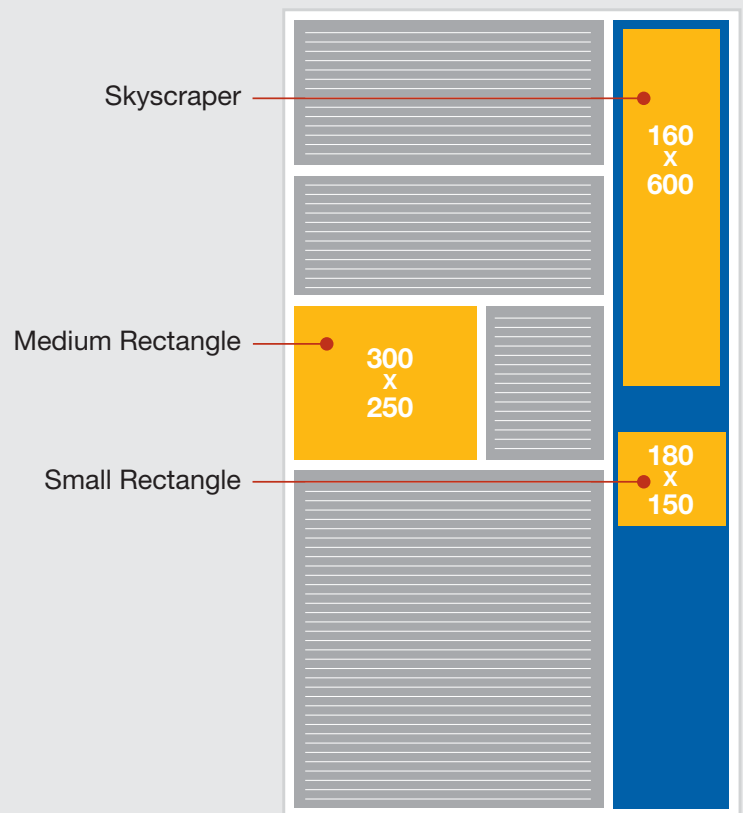

E-Newsletter Advertising Opportunities

ISTE Update is the monthly newsletter for members of the International Society for Technology in Education. It features news and announcements about ISTE programs, events, products and services. ISTE Update also highlights member activities, awards, and career opportunities, as well as partner initiatives and resources for educators. ISTE Update is emailed on the second Tuesday of every month. See sample issues at www.iste.org/update/.

Rates			
	1x	2x	3x
Skyscraper (160 x 600)	$2,750	$2,400	$2,250
Medium Rectangle (300 x 250)	$2,400	$2,150	$1,875
Small Rectangle (180 x 150)	$2,000	$1,800	$1,500

Advertising File Specifications		
Name	Size	GIF/JPEG
Skyscraper	160 x 600	20 KB Maximum
Medium Rectangle	300 x 250	20 KB Maximum
Small Rectangle	180 X 150	15 KB Maximum

Statistics	
Sent To	% Opened
17,005	20.1%

- ISTE Update is an opt-out newsletter
- Ad rates are listed per month
- Ad materials due the 1st of the month
- Email graphics must be GIF or JPEG

- No flash, animated or text ads at this time
- Each ad is allowed one link
- Each link must open new browser window
- ISTE reserves the right to decline any ad